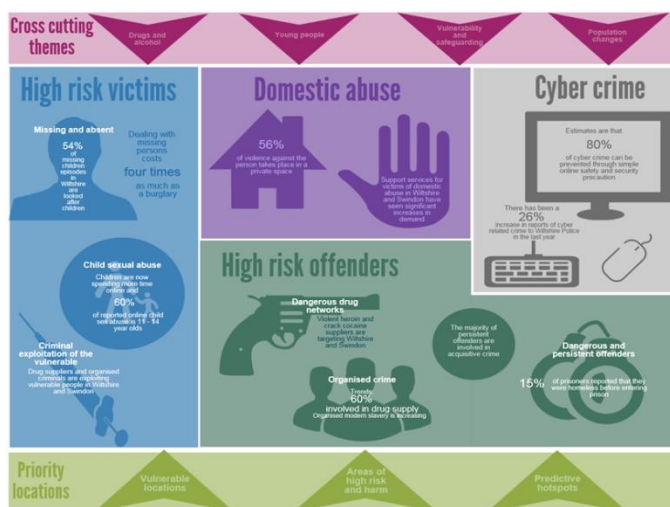

PCSO's have been issuing leaflets to members of the public and parked cars in the areas in order to highlight the issues.

## Media

Community messaging continues.

## 2. Wiltshire Police Control strategy

The Control strategy sets out Wiltshire Police priorities and assists staff to identify which types of incident need particular attention. The four priorities are:-

- High Risk Victims
- Domestic Abuse
- High Risk Offenders
- Cyber Crime

As the illustration to the right shows, there are cross cutting themes and priority locations that also affect how incidents are dealt with.